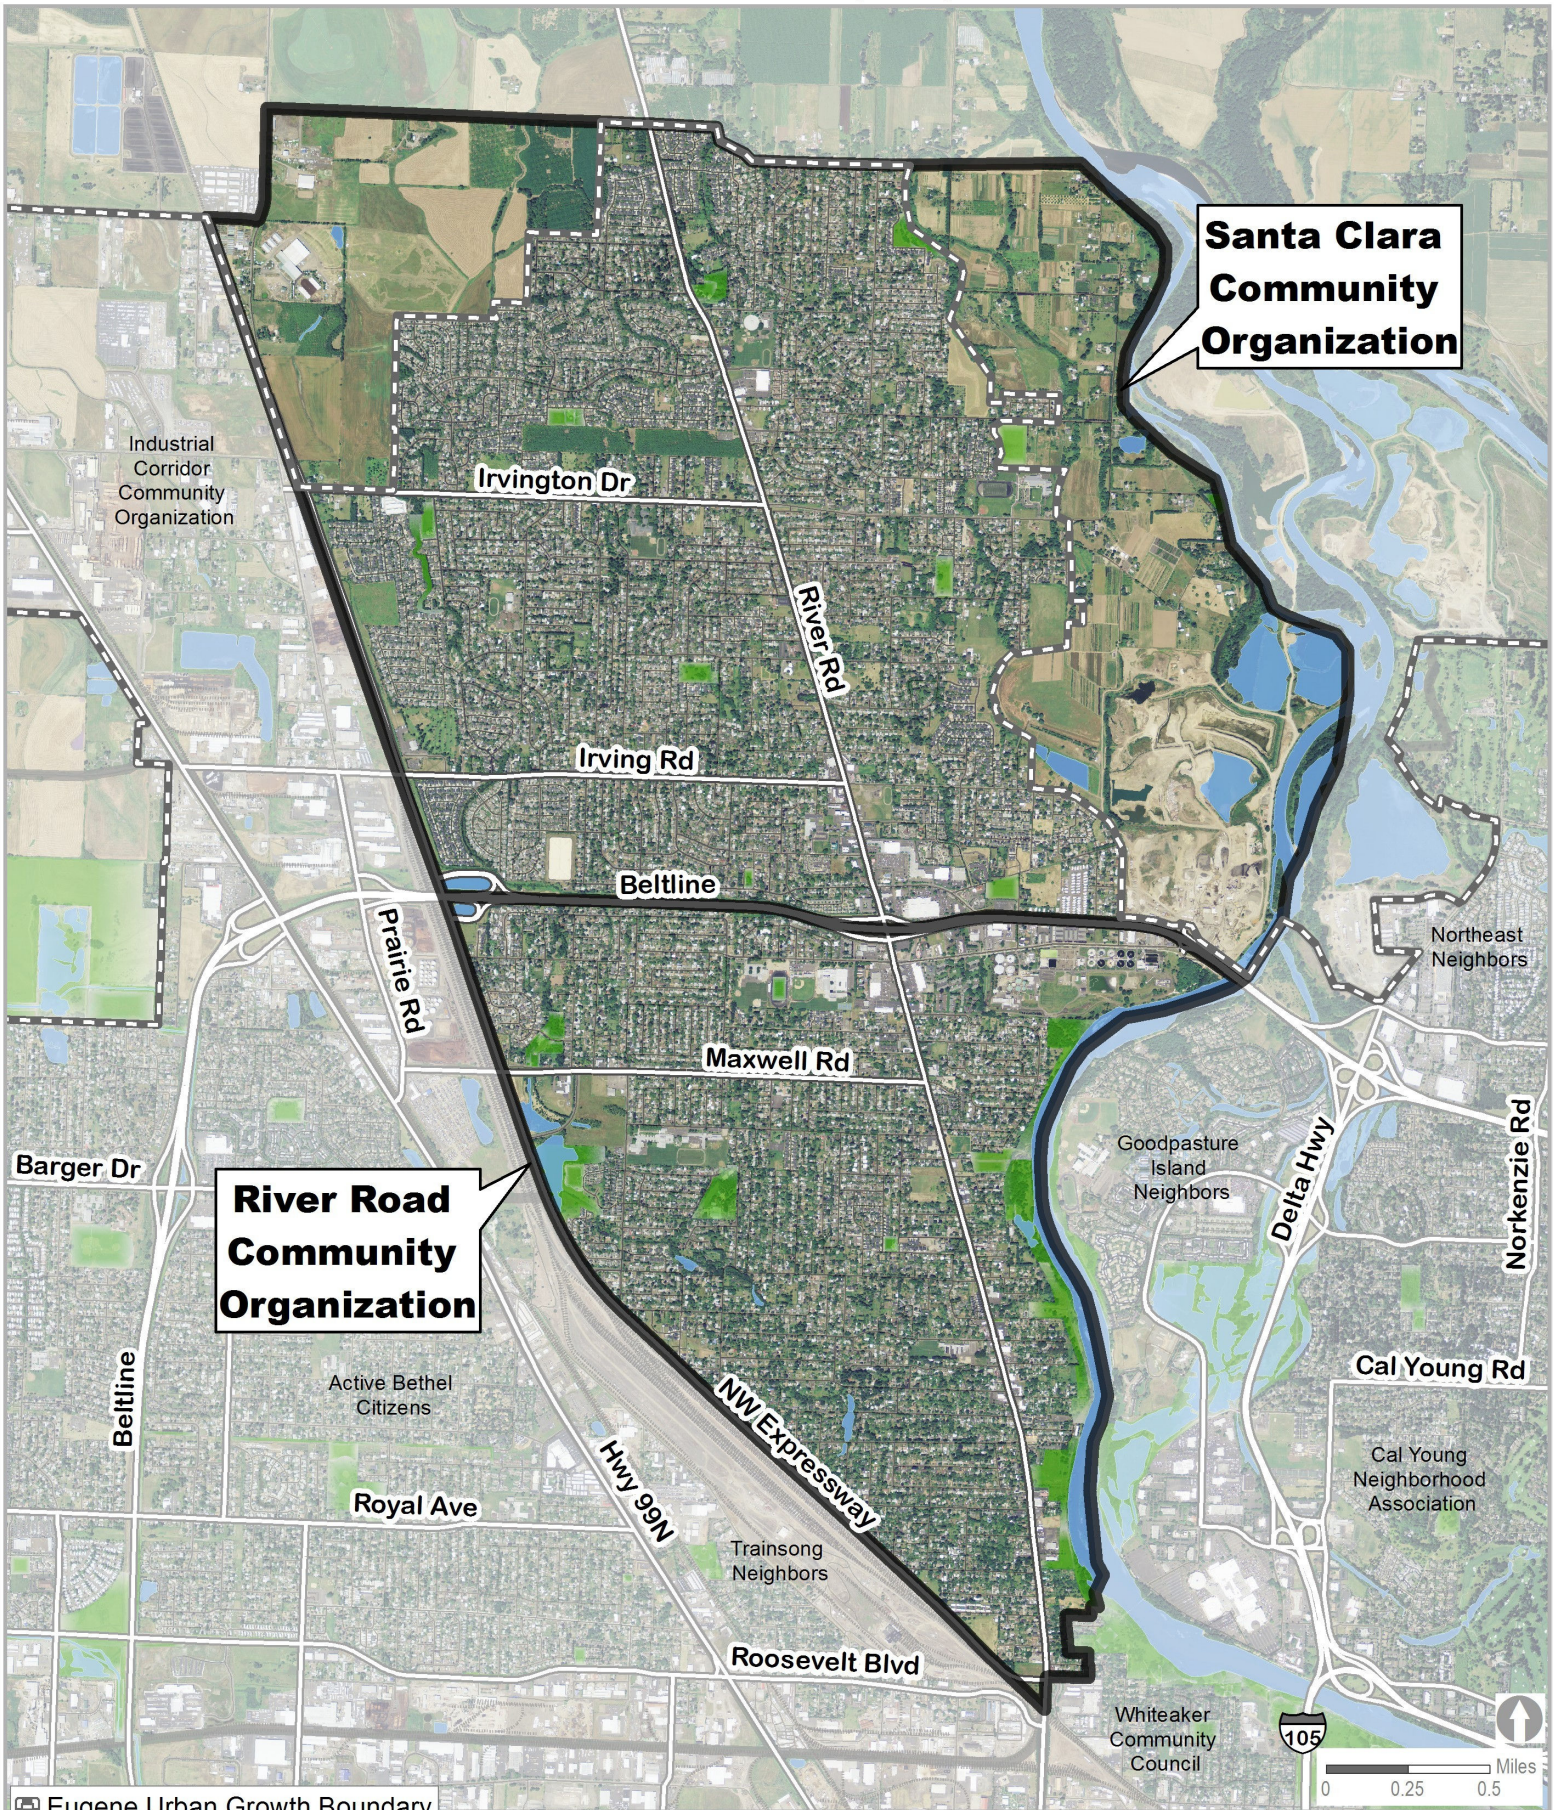

Santa Clara Community Organization & River Road Community Organization

- Eugene Urban Growth Boundary
- Parks and Open Space
- Neighborhoods

Caution: This map is based on imprecise source data, subject to change, and for general reference only.